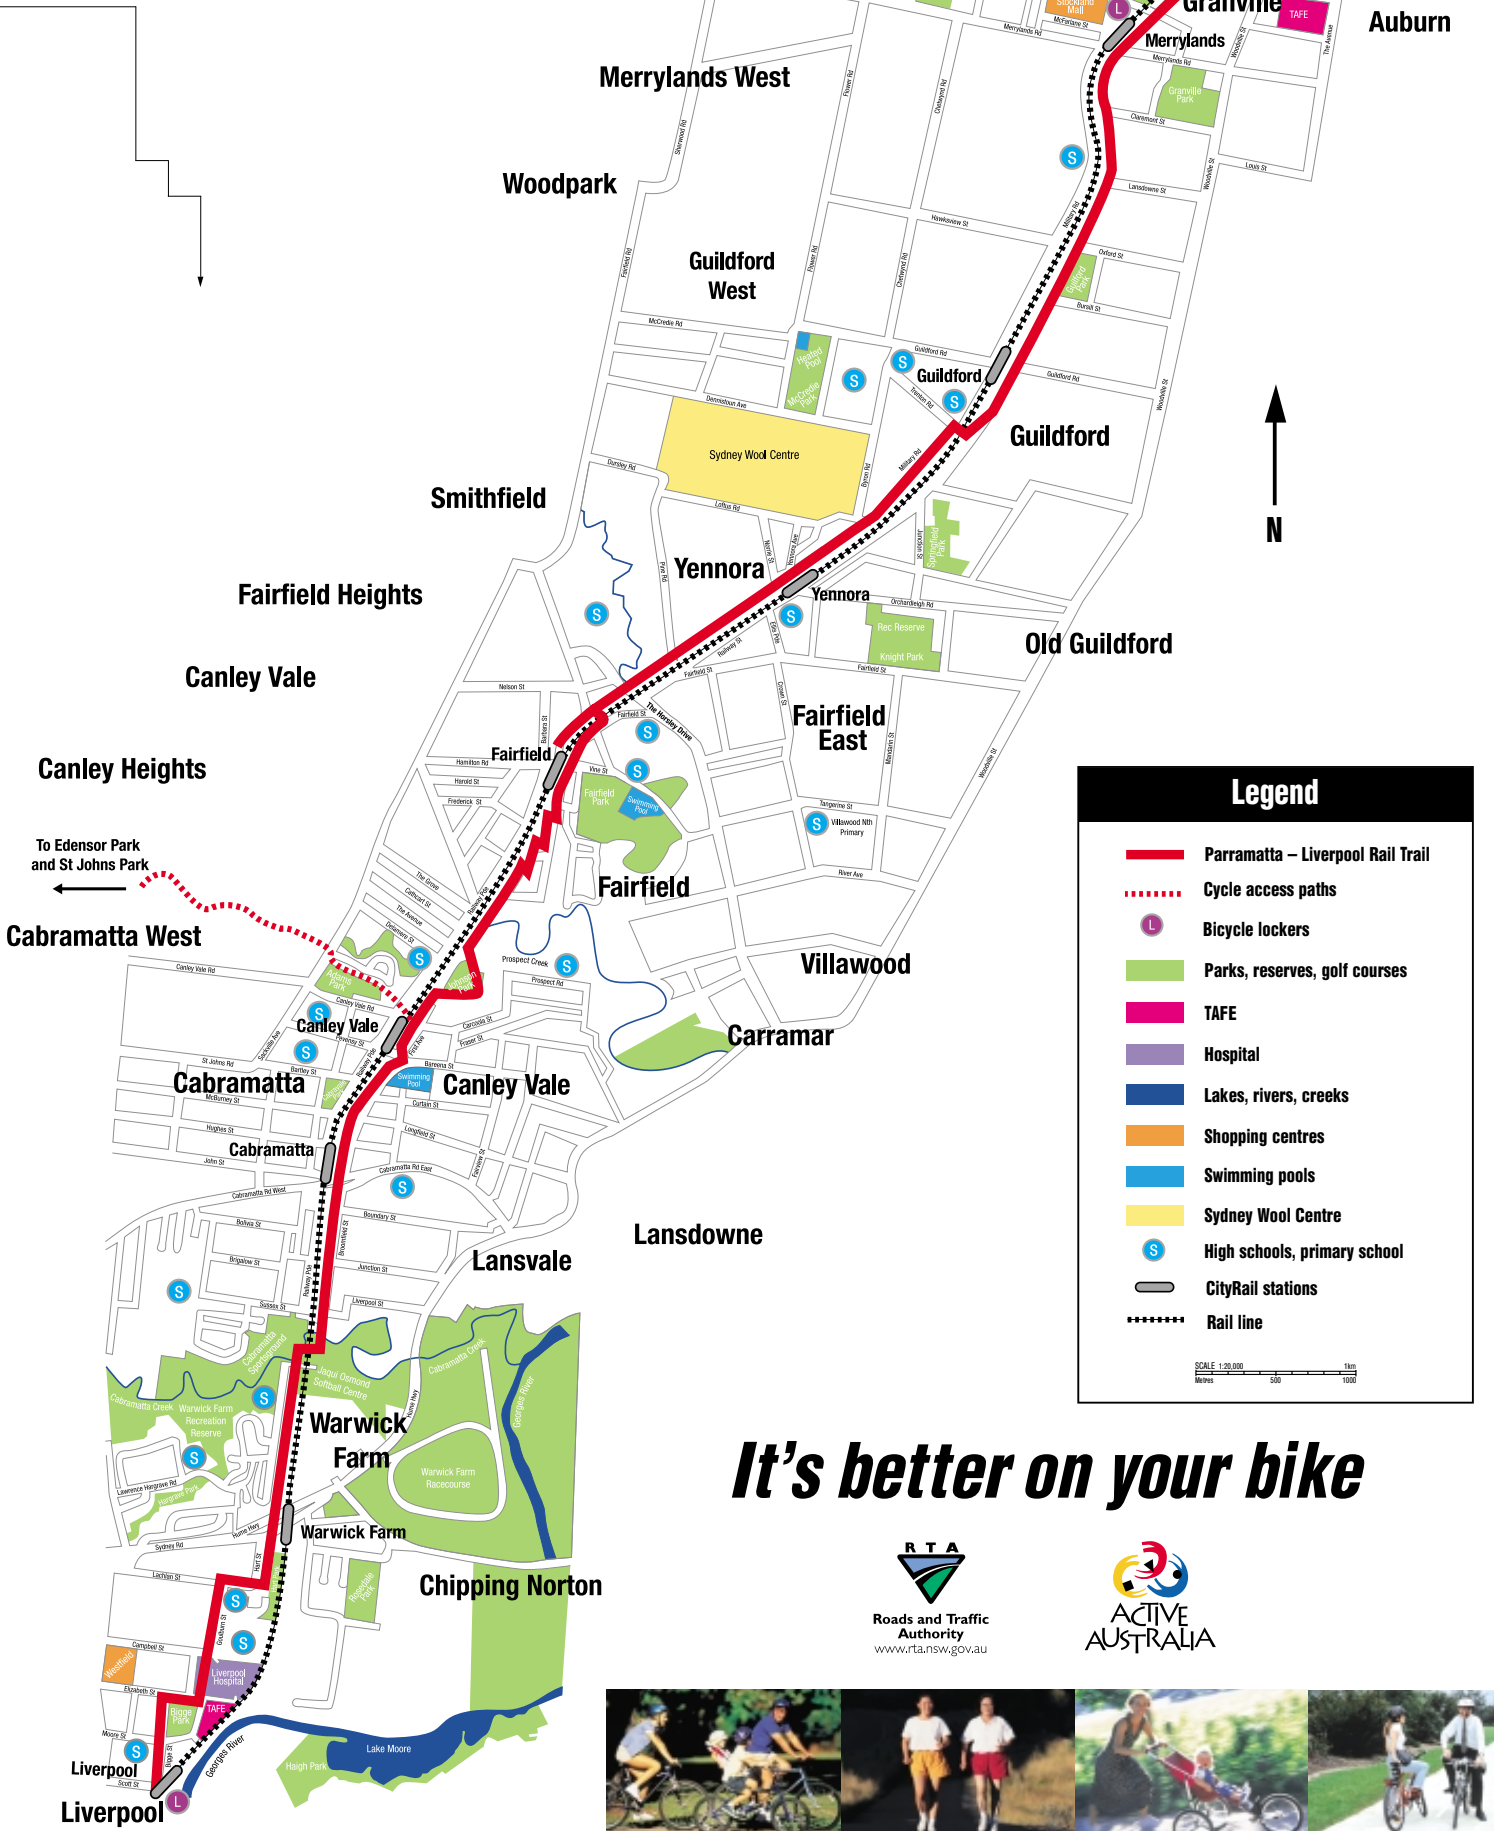

RAIL TRAIL

Parramatta to Liverpool Cycleway

Legend

- Parramatta – Liverpool Rail Trail
- - - Cycle access paths
- L Bicycle lockers
- Parks, reserves, golf courses
- TAFE
- Hospital
- Lakes, rivers, creeks
- Shopping centres
- Swimming pools
- Sydney Wool Centre
- S High schools, primary school
- CityRail stations
- Rail line

SCALE 1:20,000
Metres 0 500 1000

It's better on your bike